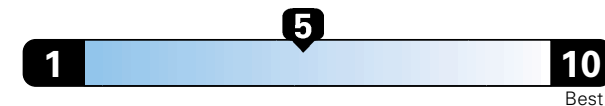

FCA US LLC

Fuel Economy and Environment

Gasoline Vehicle

Fuel Economy These estimates reflect new EPA methods beginning with 2017 models.
24 MPG
combined city/hwy
22 city
28 highway

Small SUV 4WD range from 16 to 120 MPGe.
The best vehicle rates 141 MPGe.

4.2 gallons per 100 miles

You spend
\$2,750
in fuel costs
over 5 years
compared to the
average new vehicle.

Annual fuel cost
\$2,050

Fuel Economy & Greenhouse Gas Rating (tailpipe only)

Smog Rating (tailpipe only)