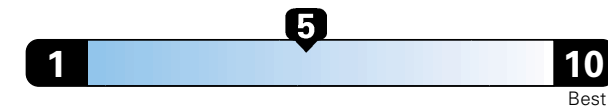

Fuel Economy and Environment

Gasoline Vehicle

Fuel Economy These estimates reflect new EPA methods beginning with 2017 models.
24 MPG
combined city/hwy
22 city
28 highway

Small SUV 4WD range from 16 to 120 MPGe.
The best vehicle rates 141 MPGe.

4.2 gallons per 100 miles

You spend
$2,750
in fuel costs
over 5 years
compared to the
average new vehicle.

Annual fuel cost
$2,050

Fuel Economy & Greenhouse Gas Rating (tailpipe only)